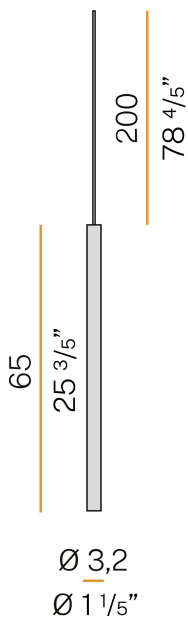

PANZERI

To-be

24V DC
M02617.065.0510

Data sheet

CODE	M02617.065.0510
SYSTEM POWER CONSUMPTION	5,3W
EFFICACY	72.6lm/W
LIGHT SOURCE	LED
LIGHT SOURCE LIFETIME	L70 (B50) 60.000h
COLOUR TEMPERATURE	2700K Ra>90
LIGHT DISTRIBUTION	diffused
POWER SUPPLY	24V DC
DRIVER	remote not included
NOMINAL LUMINOUS FLUX	550lm
LUMEN OUTPUT	363lm
EFFICIENCY	66%
WEIGHT	0,54 Kg
PROTECTION DEGREE	IP40
COLOUR TOLLERANCES	SDCM 3
PACKING DIMENSIONS (CM)	8,0 x 75,0 x 8,0

Multiple suspension lighting fixture for interiors, with direct light emission. Extruded aluminium structure in white, mat black, bronze or mat brass polyacrylic paint or with gold leaf coating. Extruded aluminium heat sink. Modelled polycarbonate diffuser with opaline finish. Turned brass end cap in polyacrylic paint. 2m (78,7") long suspension and power cable in transparent PVC. Provided without power canopy, complete with cable clamp on the cable's free extremity.

Technical drawing

Polar diagram